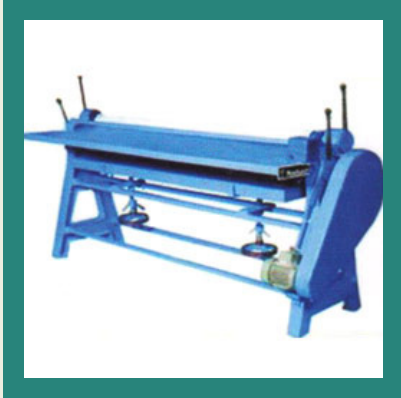

Paper Plate Making Machines

Lamination Machines

OTHER PRODUCTS:

Paper Plate Cutting Machines

Creasing Machines

Die Cutting Machines

Corrugated Cutting Machines

OTHER PRODUCTS:

Corrugating Machines

Leaf Bowls

Hand Operated Filling Machines

Leaf Stitching Repairing Services

Factsheet

Year of Establishment	:	1987
Nature of Business	:	Manufacturer
Total Number of Employees	:	26 to 50 People
Major Markets	:	Indian Subcontinent